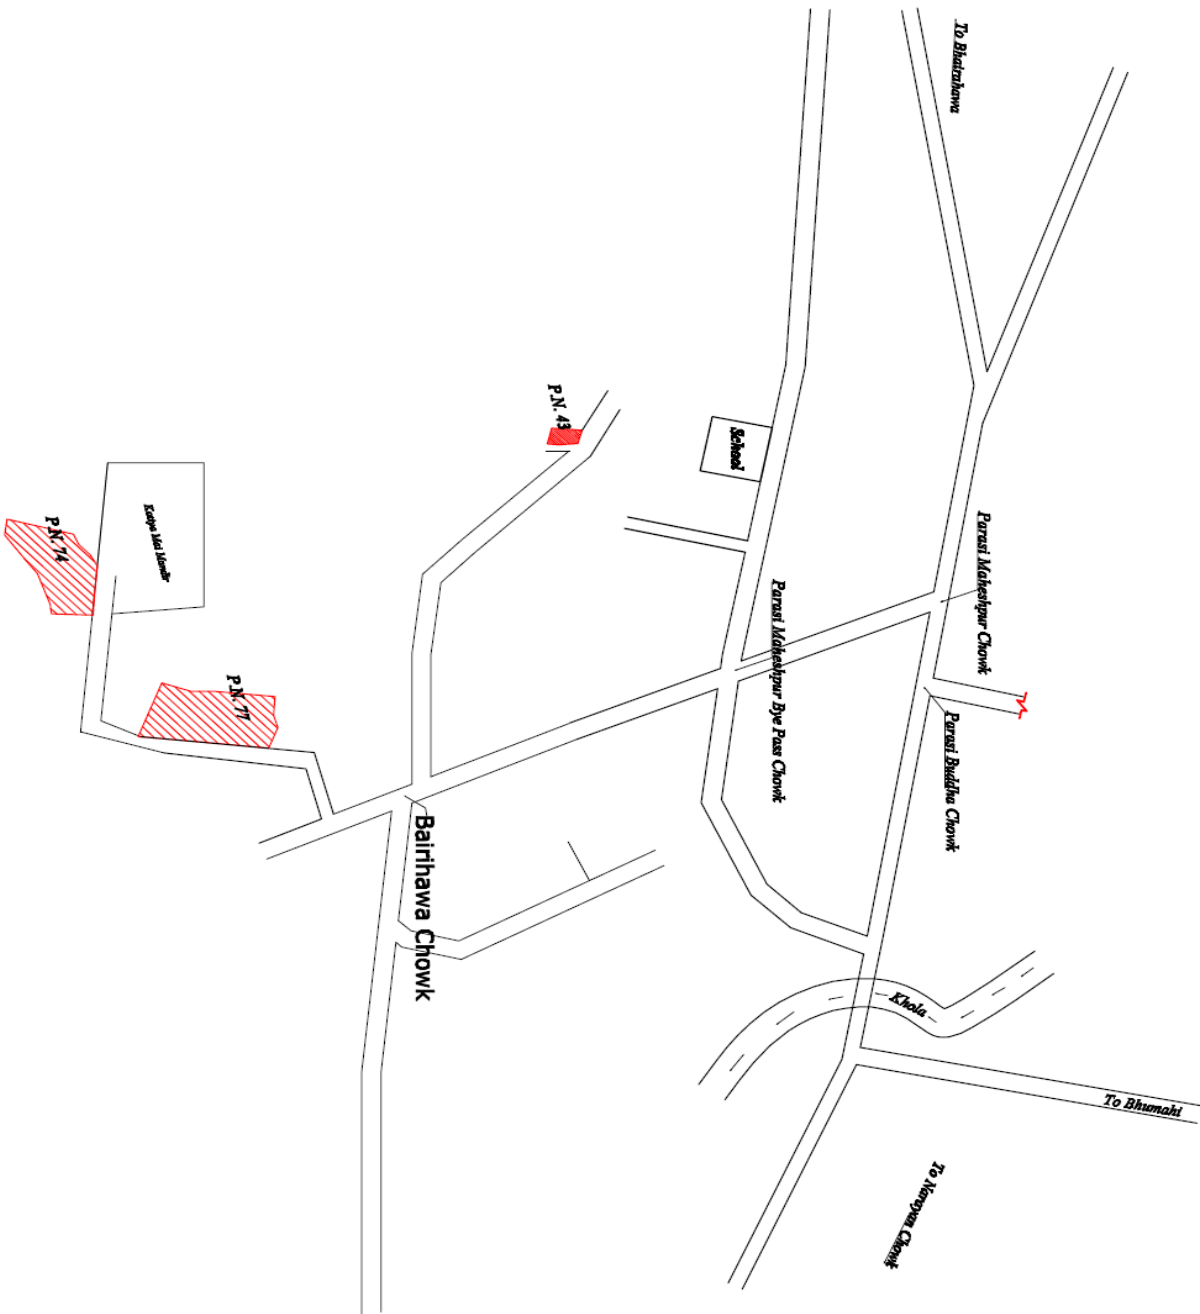

Plot 43

14 Ft. Pitch Road

Plot 43

14 Ft. Pitch Road

ON SALE

Collateral Type: Land and Building

Sub-Category: Land

Details of Security/Collateral

Owner's Detail:	Kumari Bank Ltd.
Province:	Lumbini
District:	Nawalparasi
Municipality/VDC/Metropolitan/Sub-Metropolitan:	Unawacha (Present: Ramgram-04)
Ward No:	2
Sheet No:	2 Ka
Kitta No:	43
Area: (Bigha)	0-1-3-0
Google Coordinate:	

LOCATION MAP

P.N. 43