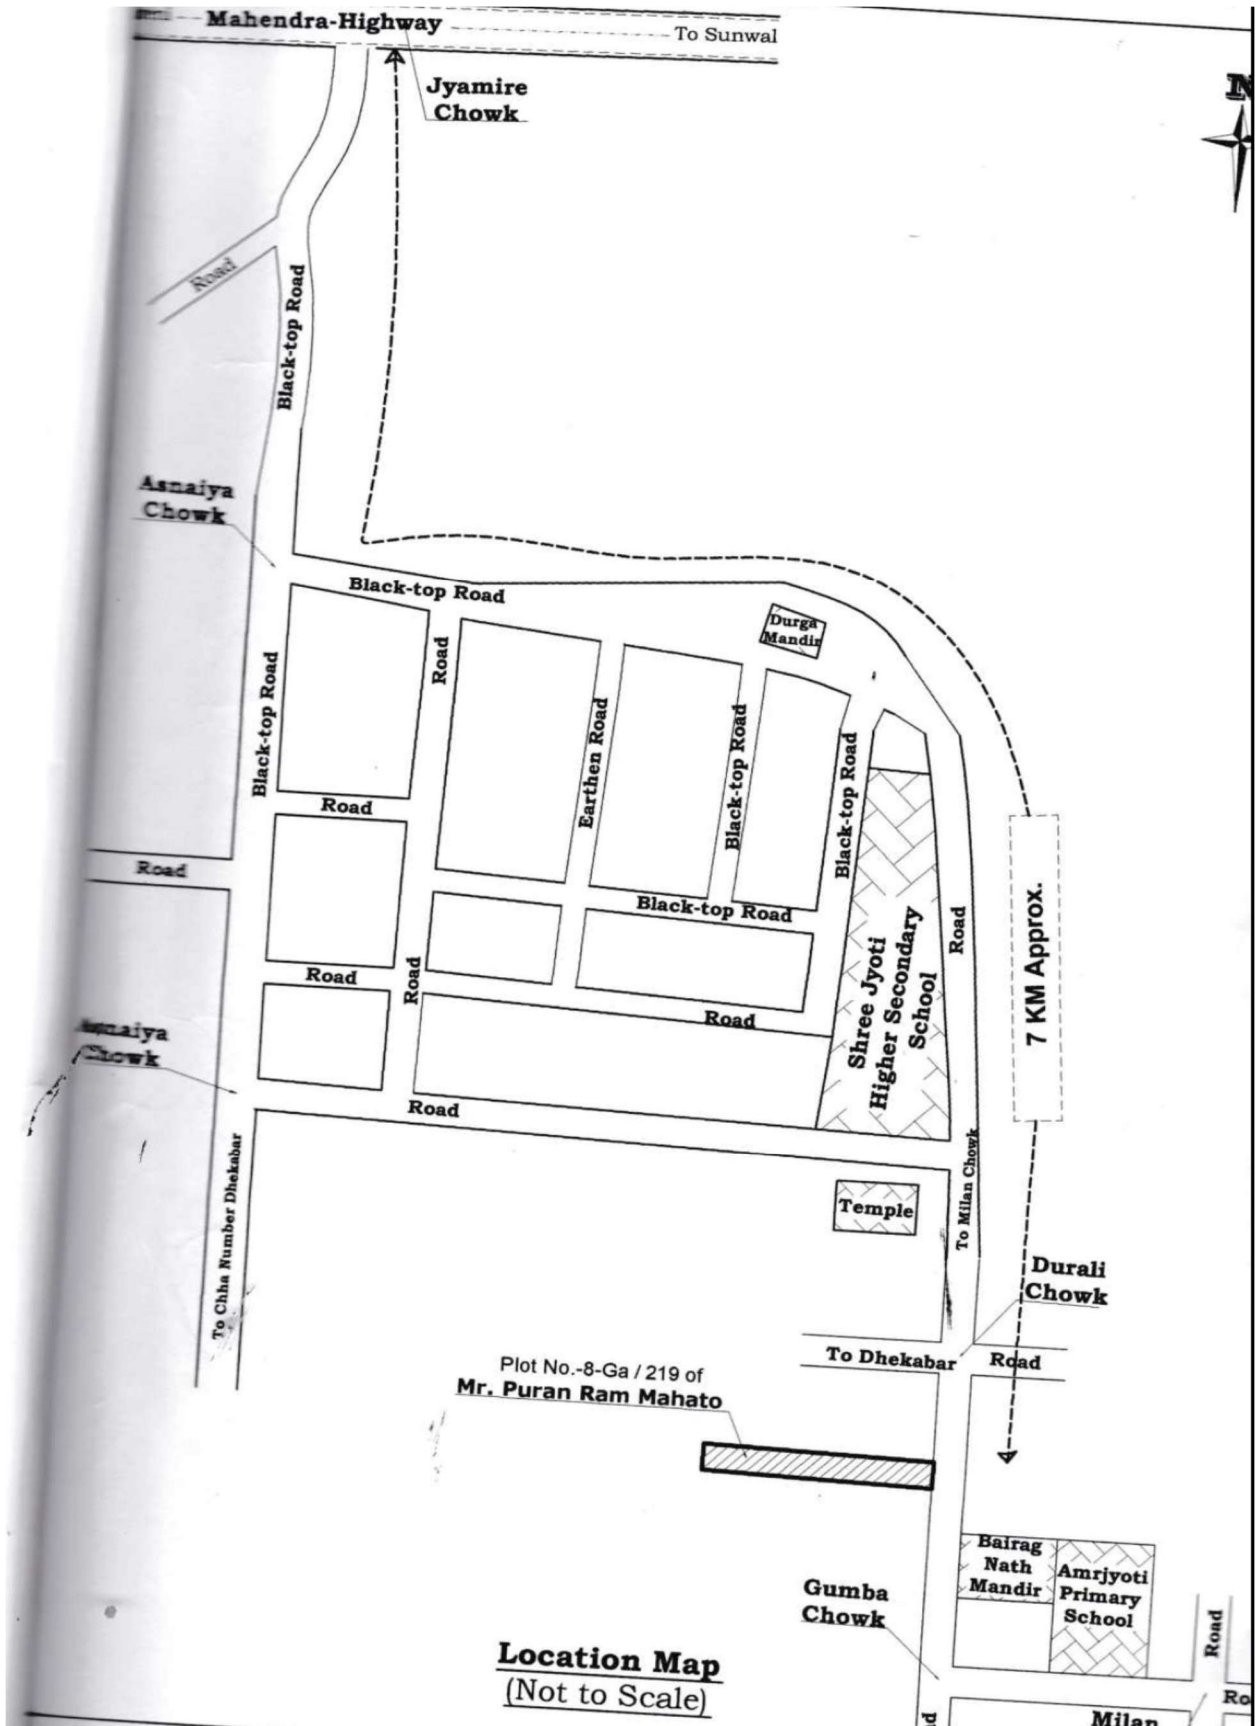

36 Ft. Pitch Road

Plot 219

Plot 219

36 Ft. Pitch Road

ON SALE

Collateral Type: Land and Building

Sub-Category: Land

Details of Security/Collateral

Owner's Detail:	Kumari Bank Ltd.
Province:	Lumbini
District:	Nawalparasi (Bardaghat Susta Paschim)
Municipality/VDC/Metropolitan/Sub-Metropolitan:	Deurali Chowk, Bairagnath, Sunwal.
Ward No:	8
Sheet No:	8 Ga
Kitta No:	219
Area: (Bigha)	0-10-0-0
Google Coordinate:	

Location Map
(Not to Scale)